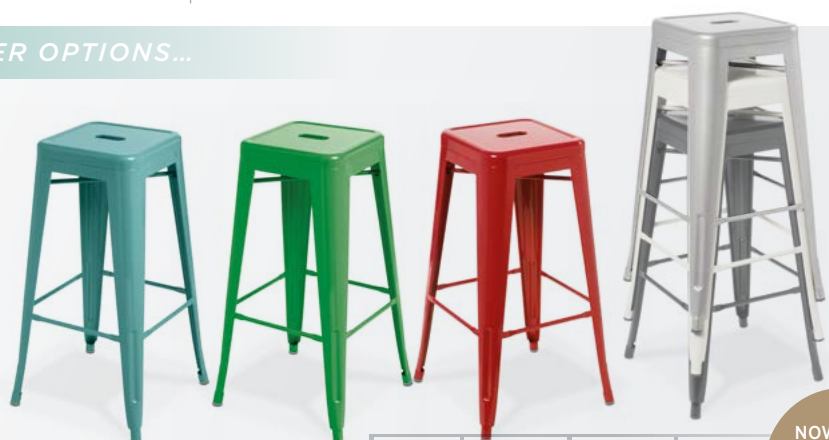

POLO

- Generous supportive seat and back
- Comfortable upholstery padding
- Heavy-duty steel tube frame
- Stacks 6 high
- Frame colours: Black, Chrome

Choose from a wide range of colours

EDEN

10YR WARRANTY: FOR NORMAL COMMERCIAL USE	140KG RECOMMENDED MAXIMUM USER WEIGHT	GREENGUARD GOLD CERTIFIED*	MADE IN ITALY	UPHOLSTERED IN NEW ZEALAND
--	---	-------------------------------	------------------	-------------------------------

NOW ONLY
\$266.90
+GST

PAIR WITH OUR MODERN LEANER OPTIONS...

INDUSTRY BAR STOOL

- Durable steel frame construction
- Sturdy foot support
- Stacks 4 high
- Seat height: 760mm

Colours: Black, White, Silver, Red, Yellow, Orange, Aqua, Green